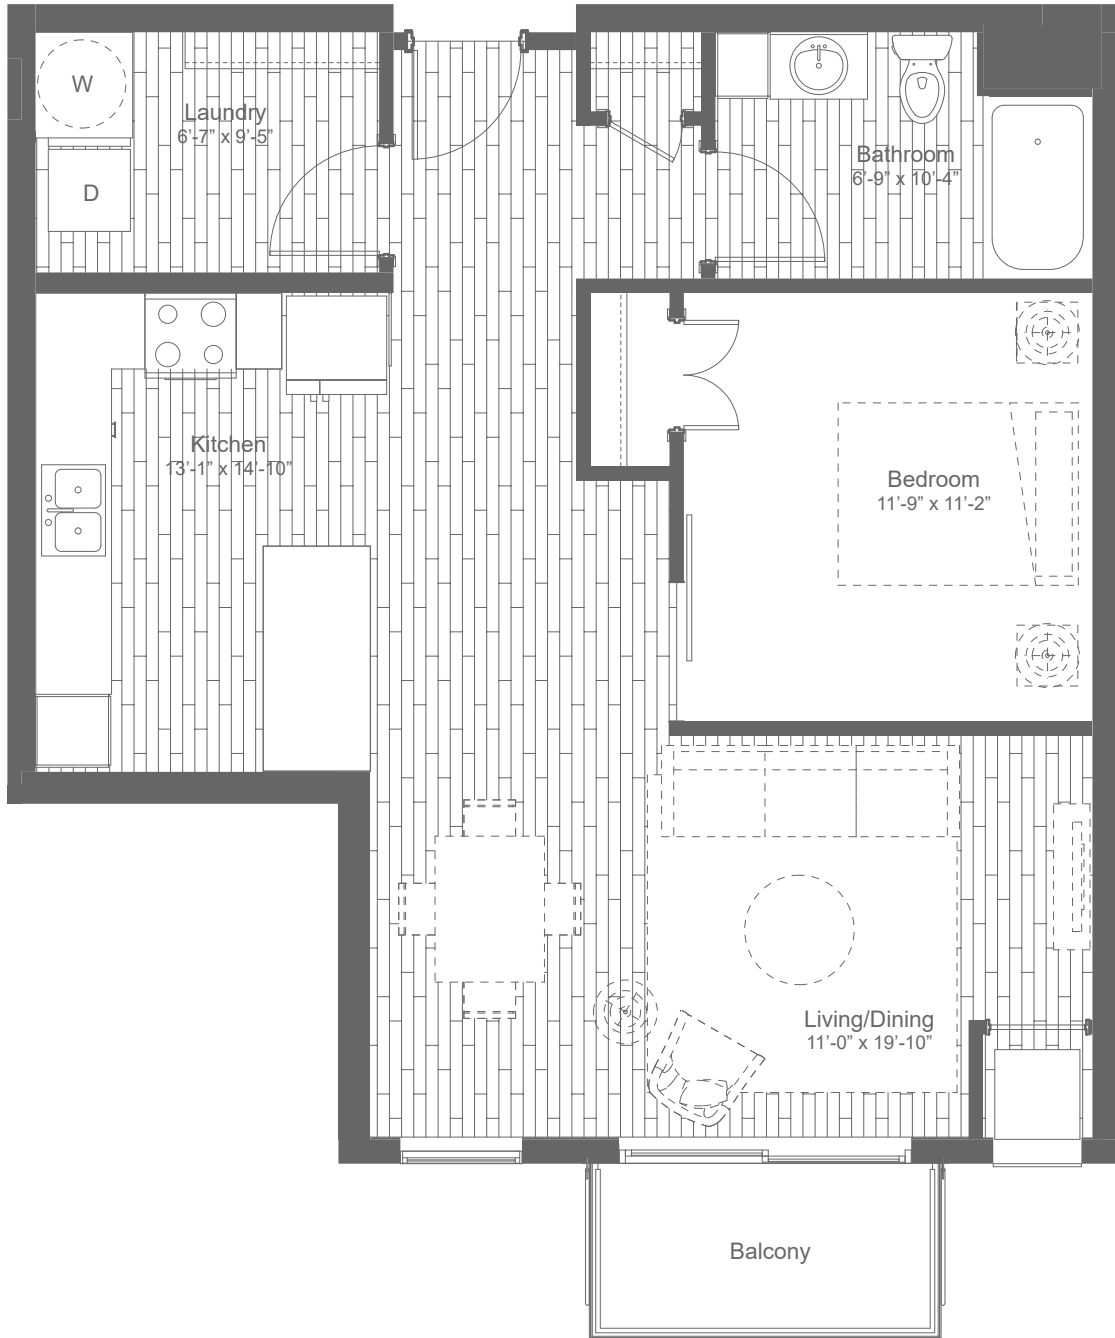

# ONYX

— EDINA —

PLAN A I 1 Bed Convertible / 1 Bath / 855 Avg SF

All renderings, specifications, amenities and details are subject to change without notice. Room dimensions are approximate and may vary depending on residence selected. Square footage dimensions are based upon measurement practices according to the Building Owners and Managers Association (BOMA) Method B of Net Area calculations.