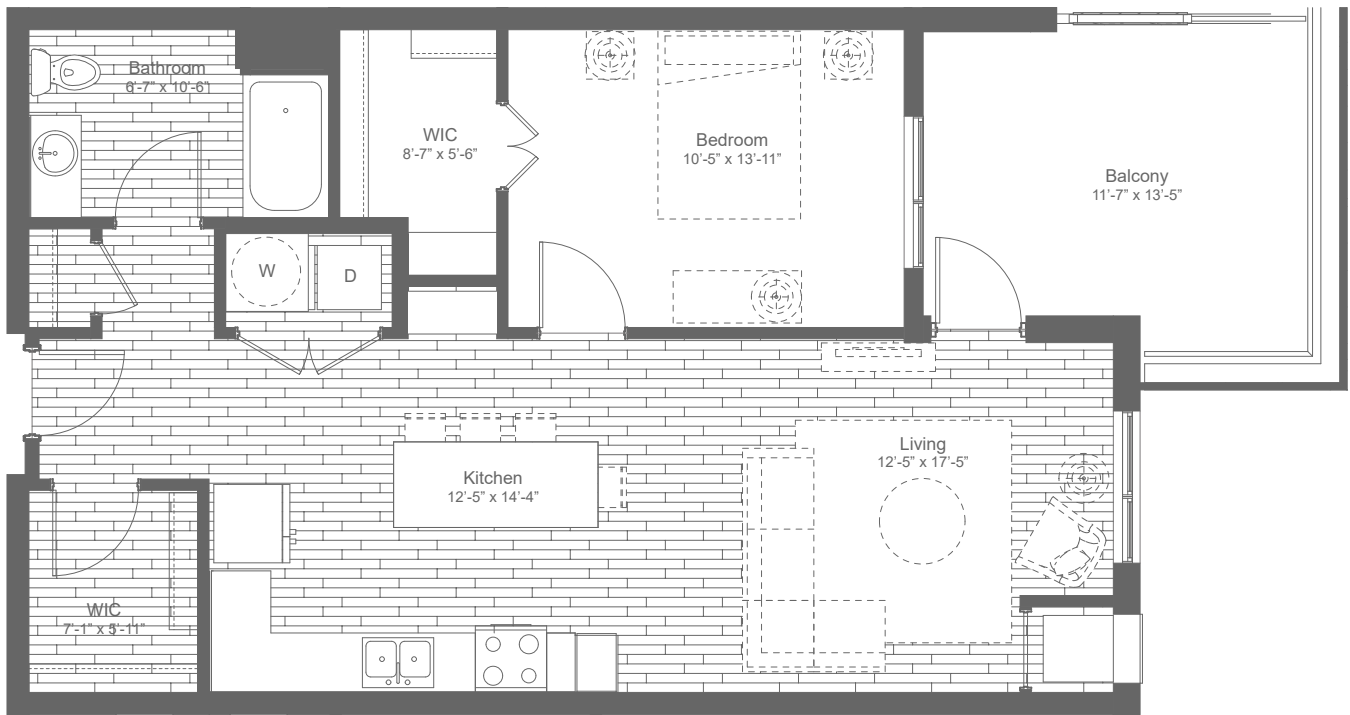

# ONYX

— EDINA —

PLAN A10 1 Bed / 1 Bath / 863 Avg SF

FLOORS 1-2

All renderings, specifications, amenities and details are subject to change without notice. Room dimensions are approximate and may vary depending on residence selected. Square footage dimensions are based upon measurement practices according to the Building Owners and Managers Association (BOMA) Method B of Net Area calculations.