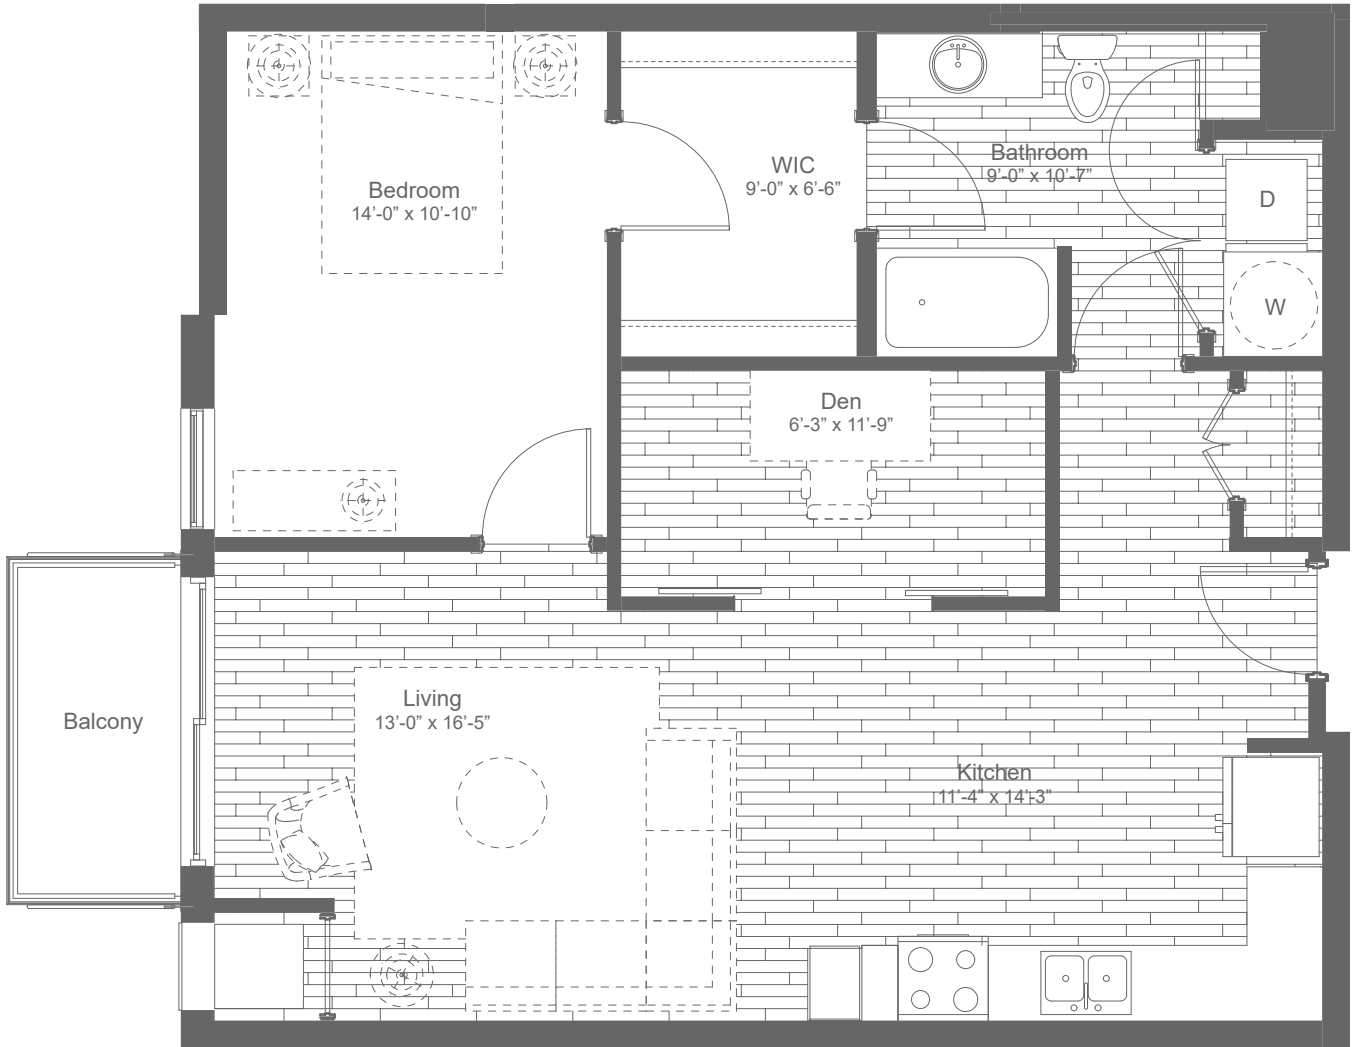

# ONYX

— EDINA —

PLAN A II 1 Bed + Den / 1 Bath / 896 Avg SF

FLOORS 3-6

All renderings, specifications, amenities and details are subject to change without notice. Room dimensions are approximate and may vary depending on residence selected. Square footage dimensions are based upon measurement practices according to the Building Owners and Managers Association (BOMA) Method B of Net Area calculations.