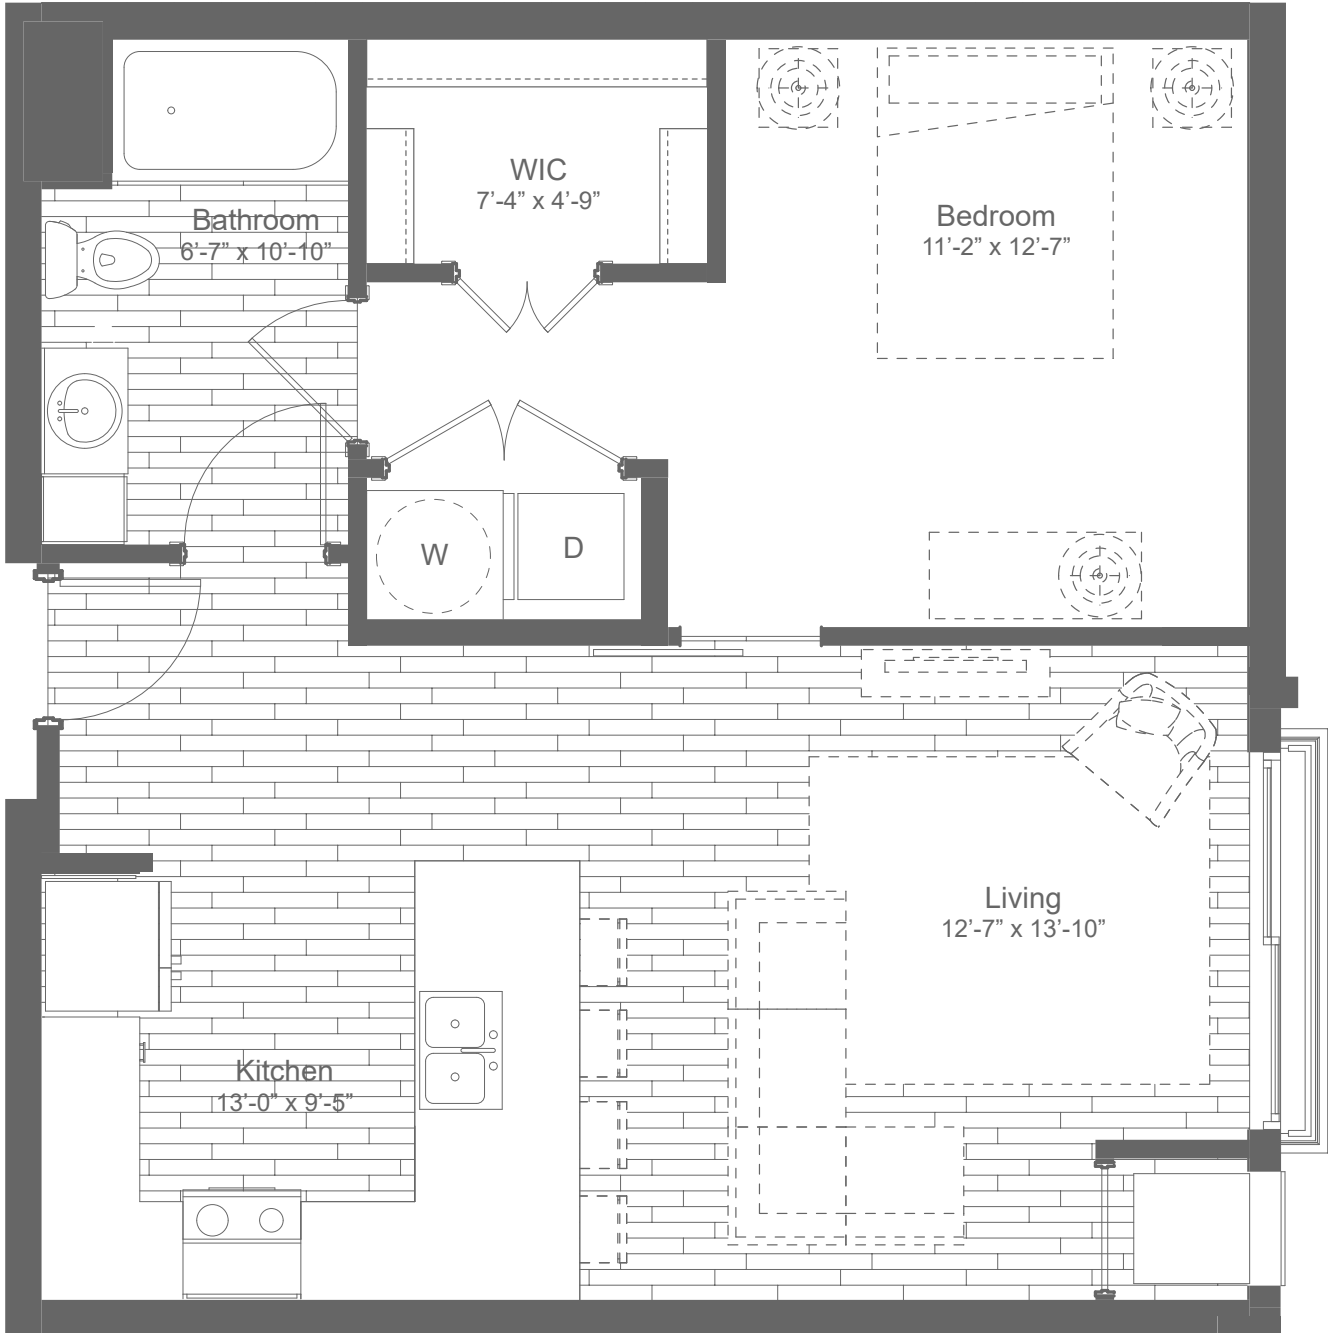

ONYX

— EDINA —

PLAN A2 1 Bed Alcove / 1 Bath / 738 Avg SF

FLOORS 2-6

All renderings, specifications, amenities and details are subject to change without notice. Room dimensions are approximate and may vary depending on residence selected. Square footage dimensions are based upon measurement practices according to the Building Owners and Managers Association (BOMA) Method B of Net Area calculations.