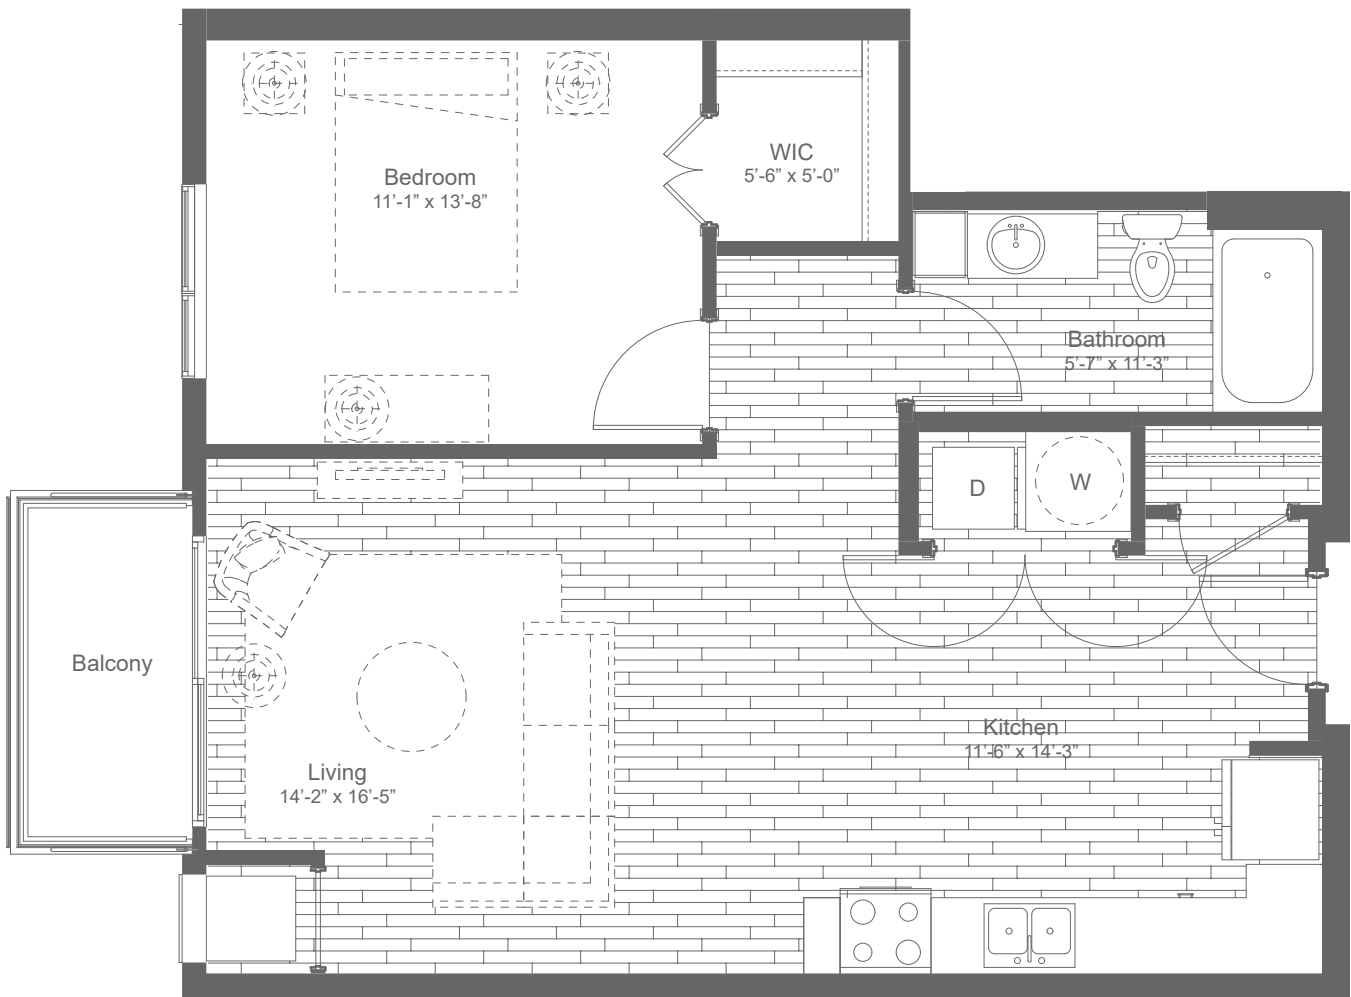

# ONYX

— EDINA —

PLAN A3 1 Bed / 1 Bath / 795 Avg SF

FLOORS 3-6

All renderings, specifications, amenities and details are subject to change without notice. Room dimensions are approximate and may vary depending on residence selected. Square footage dimensions are based upon measurement practices according to the Building Owners and Managers Association (BOMA) Method B of Net Area calculations.