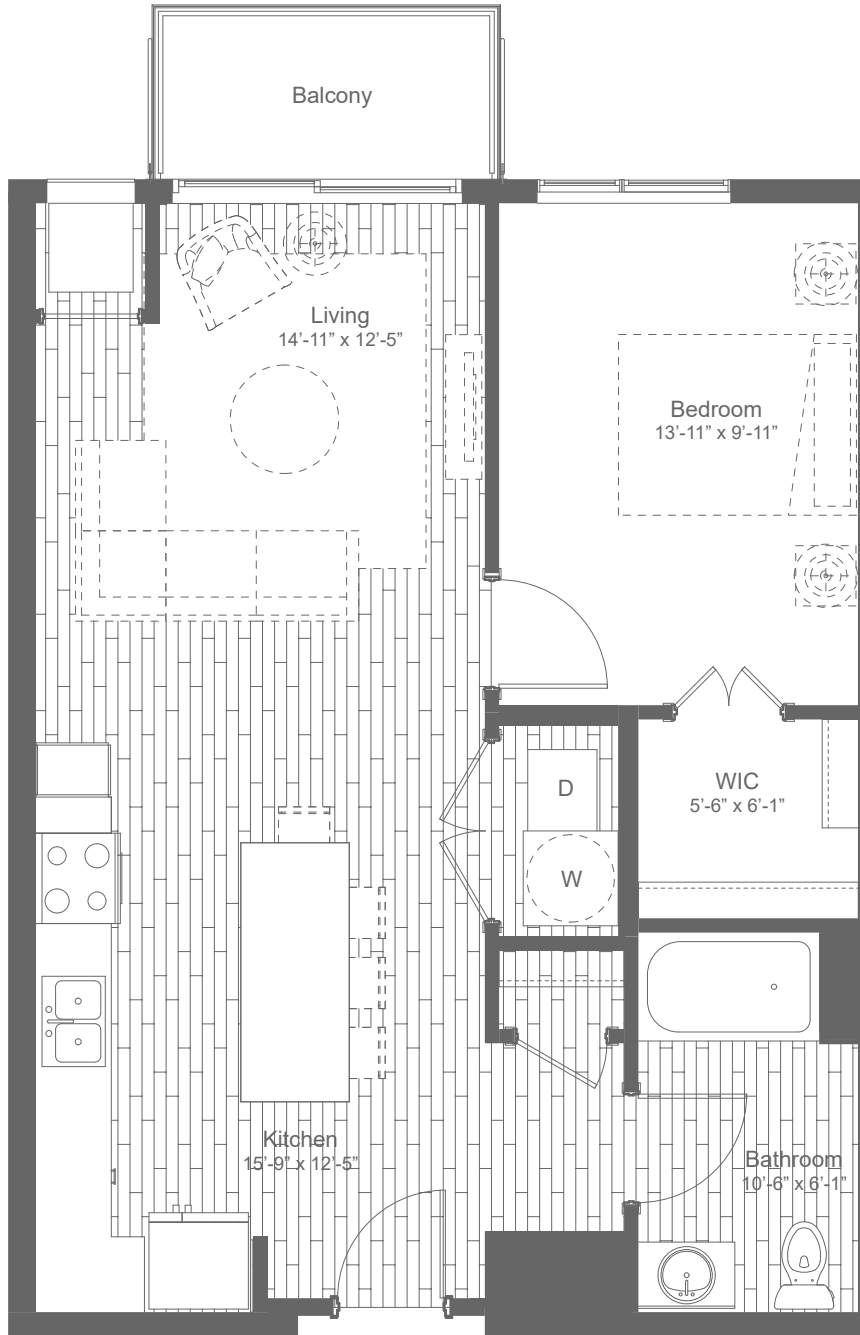

# ONYX

— EDINA —

PLAN A6 1 Bed / 1 Bath / 756 Avg SF

FLOORS 2-6

All renderings, specifications, amenities and details are subject to change without notice. Room dimensions are approximate and may vary depending on residence selected. Square footage dimensions are based upon measurement practices according to the Building Owners and Managers Association (BOMA) Method B of Net Area calculations.