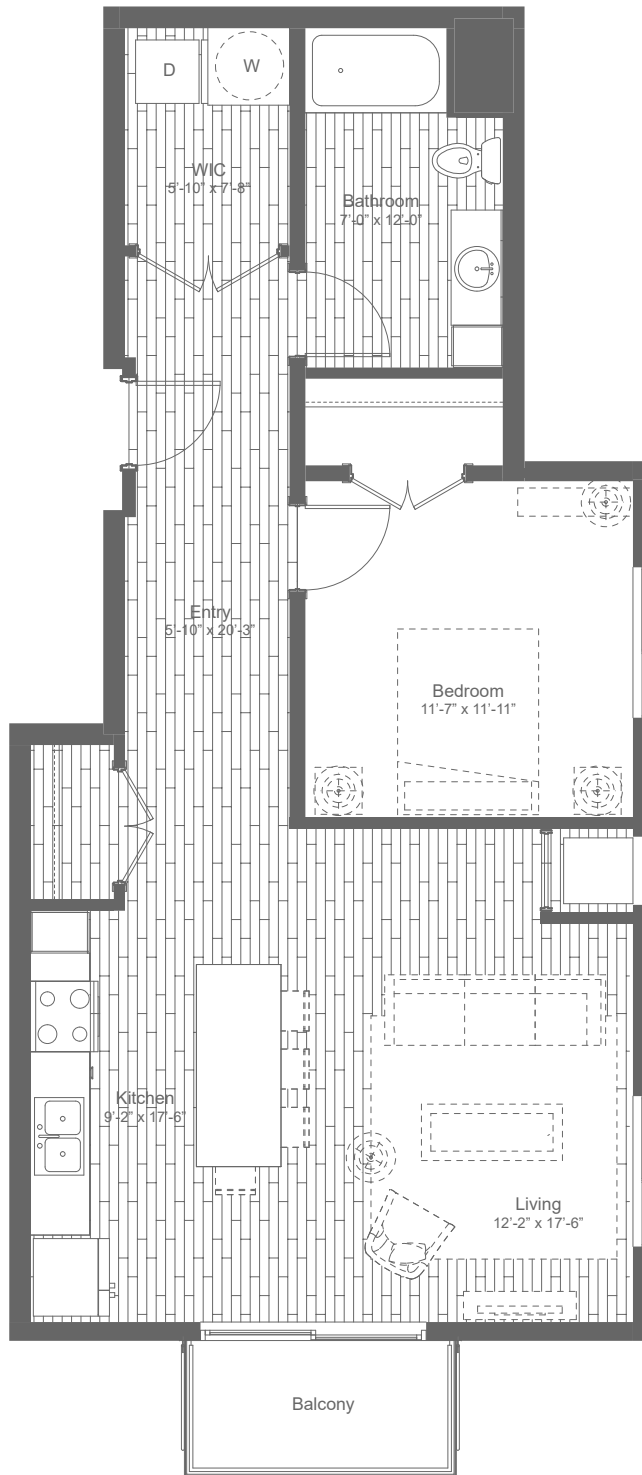

ONYX

— EDINA —

PLAN A7 1 Bed / 1 Bath / 890 Avg SF

FLOORS 3-5

All renderings, specifications, amenities and details are subject to change without notice. Room dimensions are approximate and may vary depending on residence selected. Square footage dimensions are based upon measurement practices according to the Building Owners and Managers Association (BOMA) Method B of Net Area calculations.