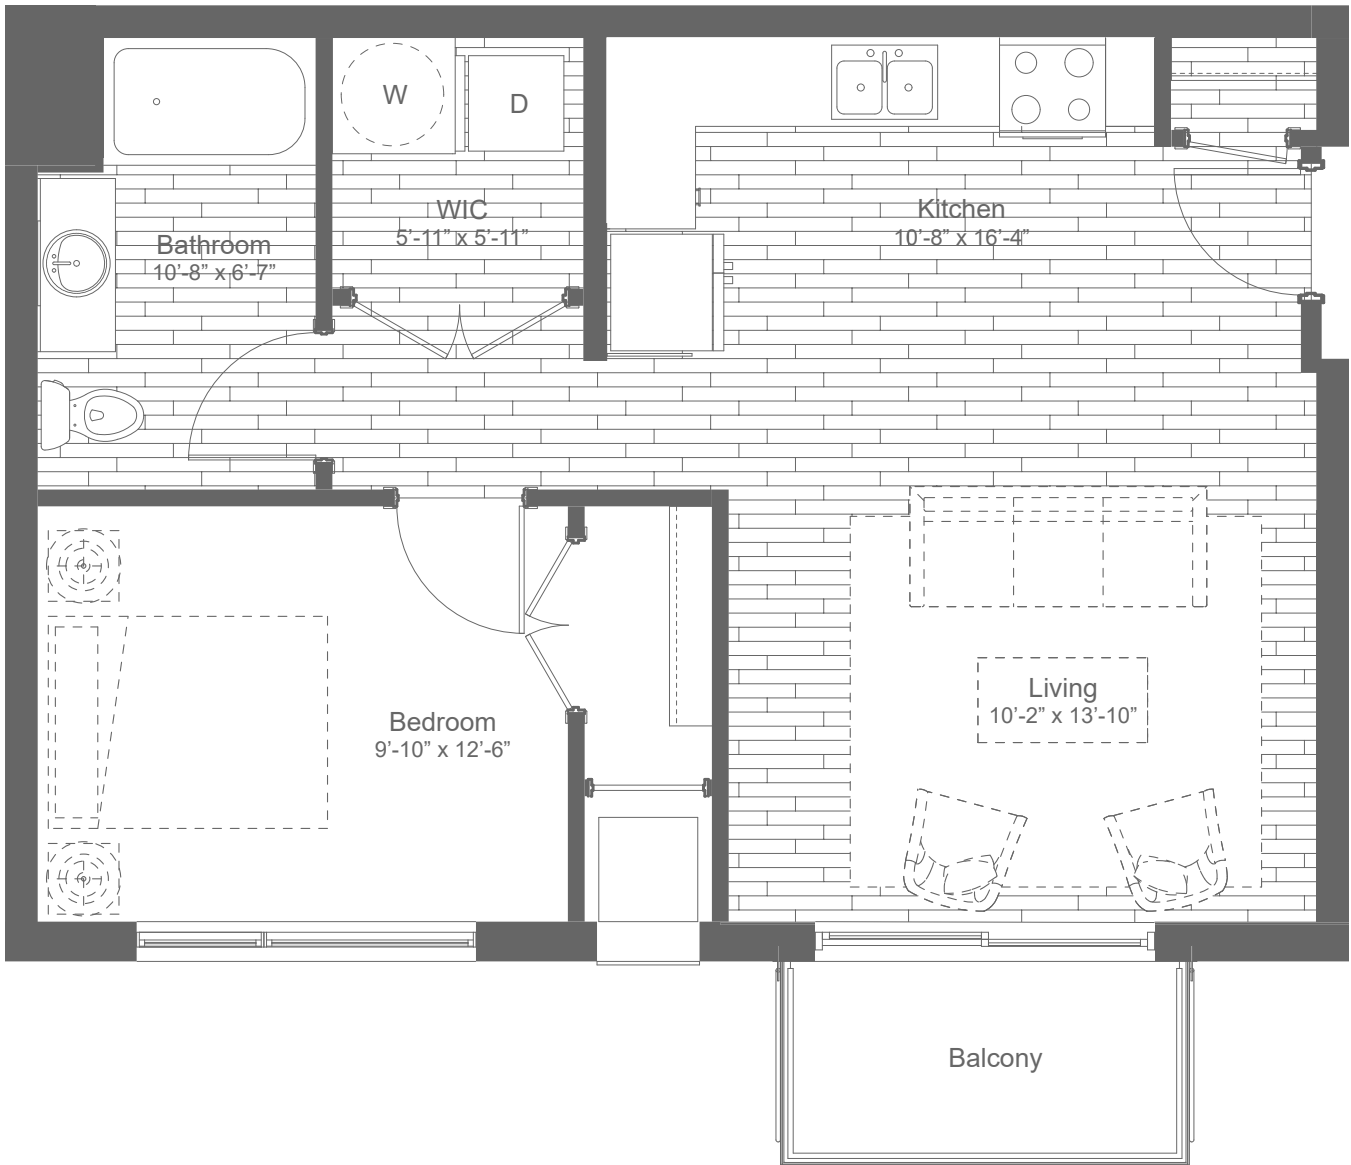

ONYX

— EDINA —

PLAN A8 1 Bed / 1 Bath / 676 Avg SF

FLOORS 2-6

All renderings, specifications, amenities and details are subject to change without notice. Room dimensions are approximate and may vary depending on residence selected. Square footage dimensions are based upon measurement practices according to the Building Owners and Managers Association (BOMA) Method B of Net Area calculations.