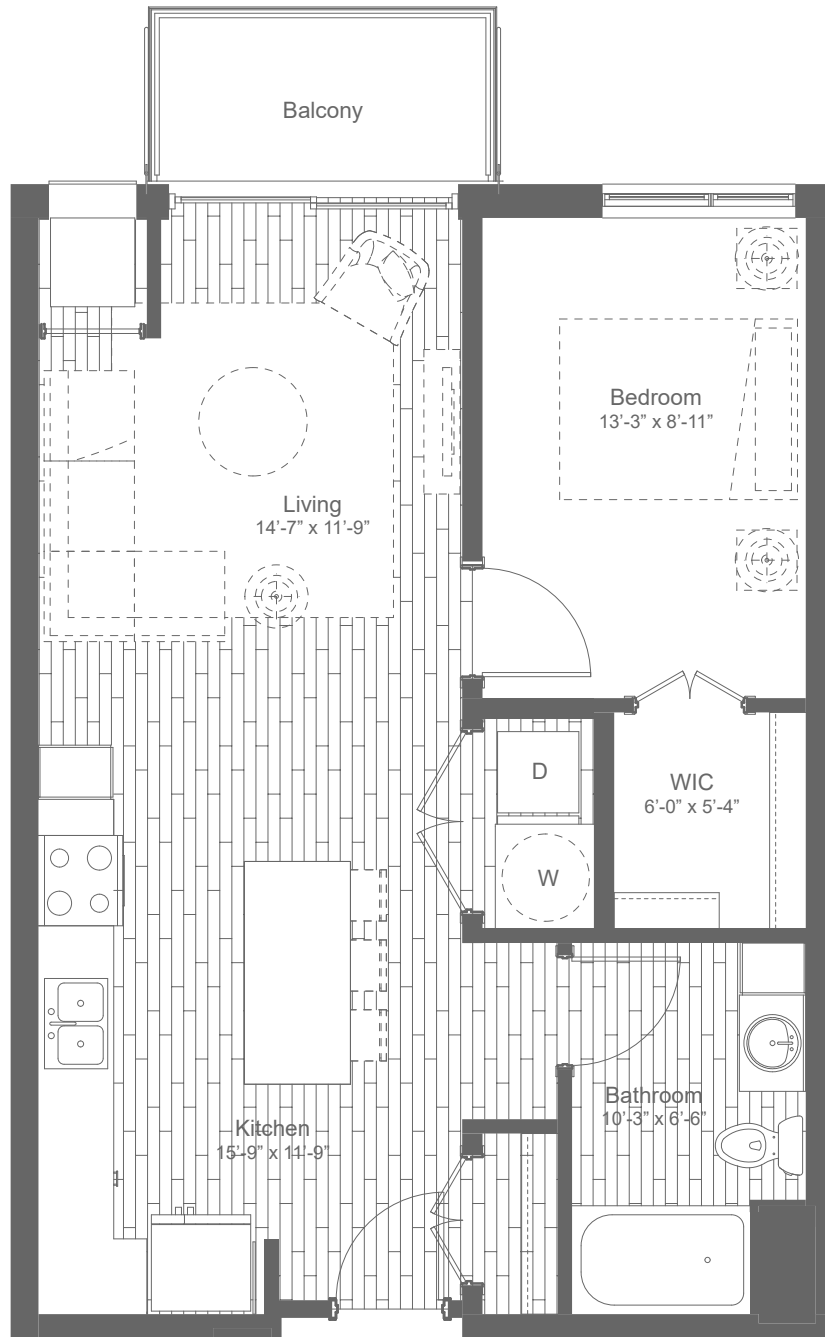

# ONYX

— EDINA —

PLAN A9 1 Bed / 1 Bath / 696 Avg SF

FLOOR 2

All renderings, specifications, amenities and details are subject to change without notice. Room dimensions are approximate and may vary depending on residence selected. Square footage dimensions are based upon measurement practices according to the Building Owners and Managers Association (BOMA) Method B of Net Area calculations.