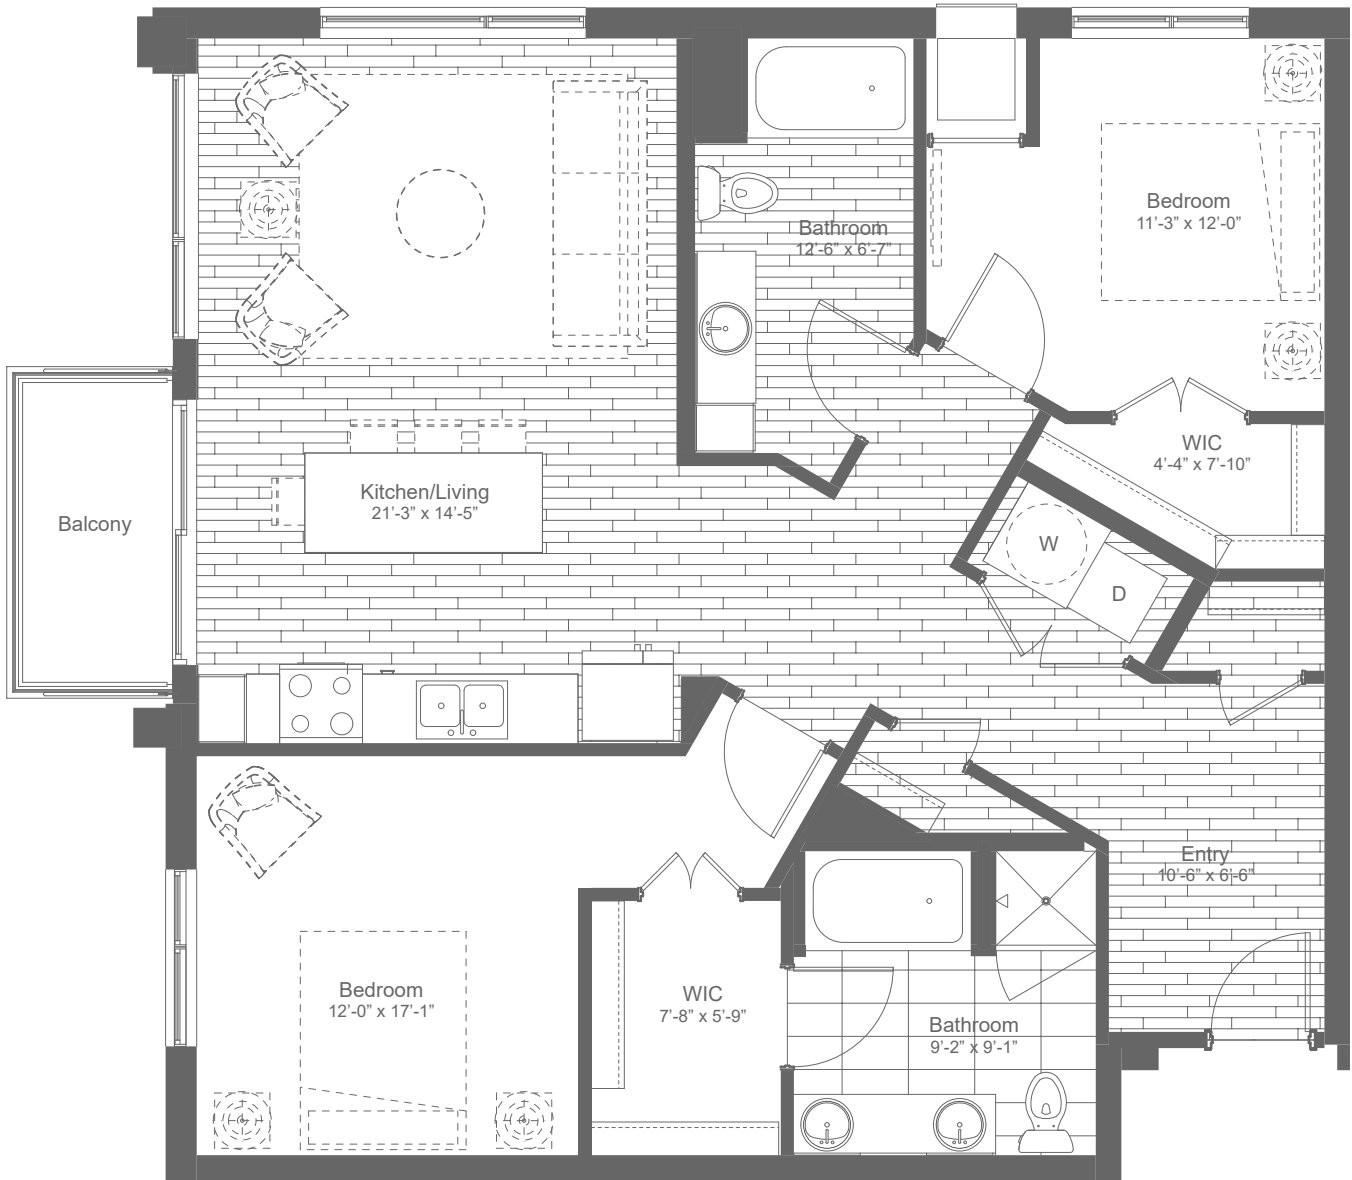

ONYX

— EDINA —

PLAN B4 2 Bed / 2 Bath / 1,197 Avg SF

FLOOR 2

FLOORS 3-6

All renderings, specifications, amenities and details are subject to change without notice. Room dimensions are approximate and may vary depending on residence selected.

Square footage dimensions are based upon measurement practices according to the Building Owners and Managers Association (BOMA) Method B of Net Area calculations.