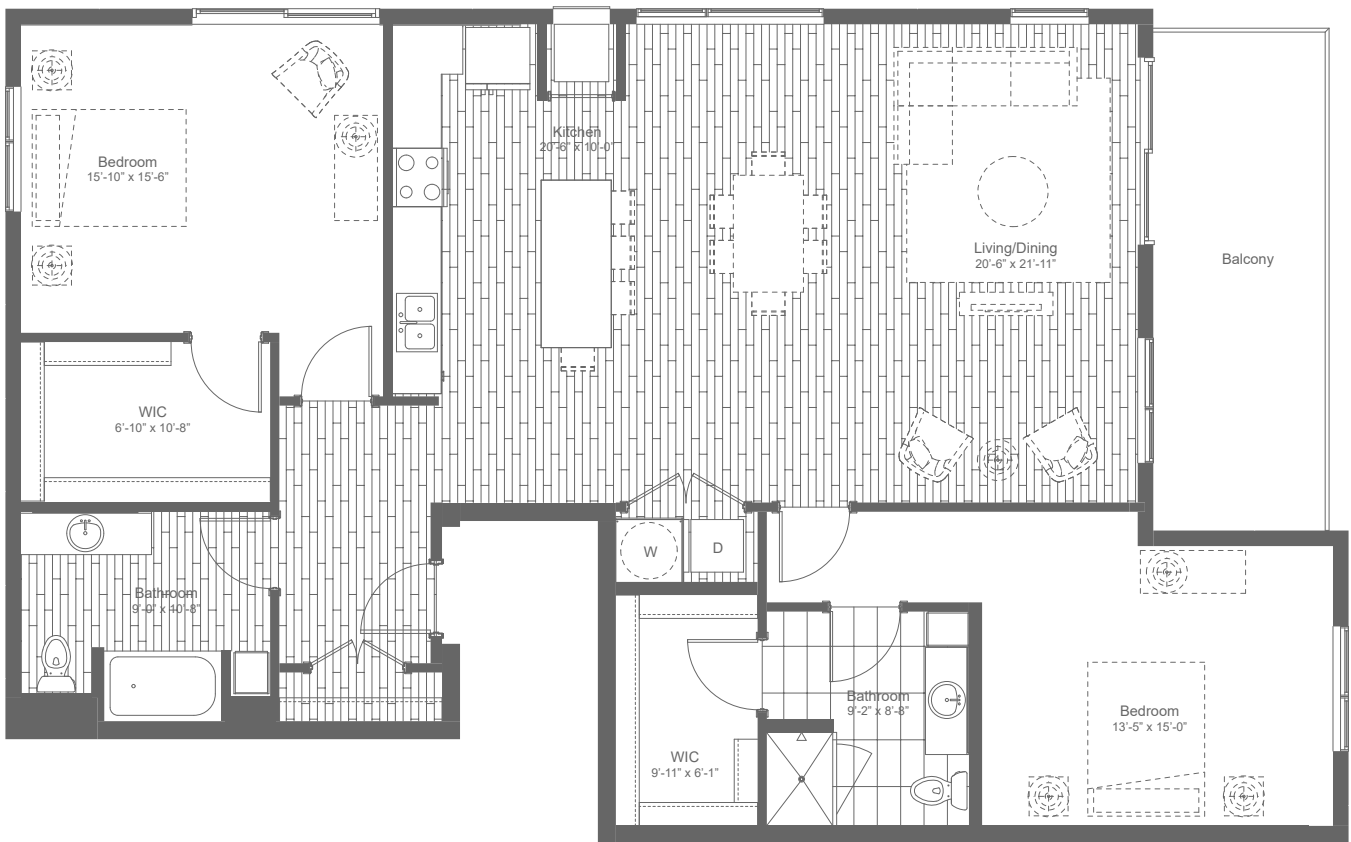

# ONYX

— EDINA —

PLAN B7 2 Bed / 2 Bath / 1,660 Avg SF

FLOOR 6

All renderings, specifications, amenities and details are subject to change without notice. Room dimensions are approximate and may vary depending on residence selected. Square footage dimensions are based upon measurement practices according to the Building Owners and Managers Association (BOMA) Method B of Net Area calculations.