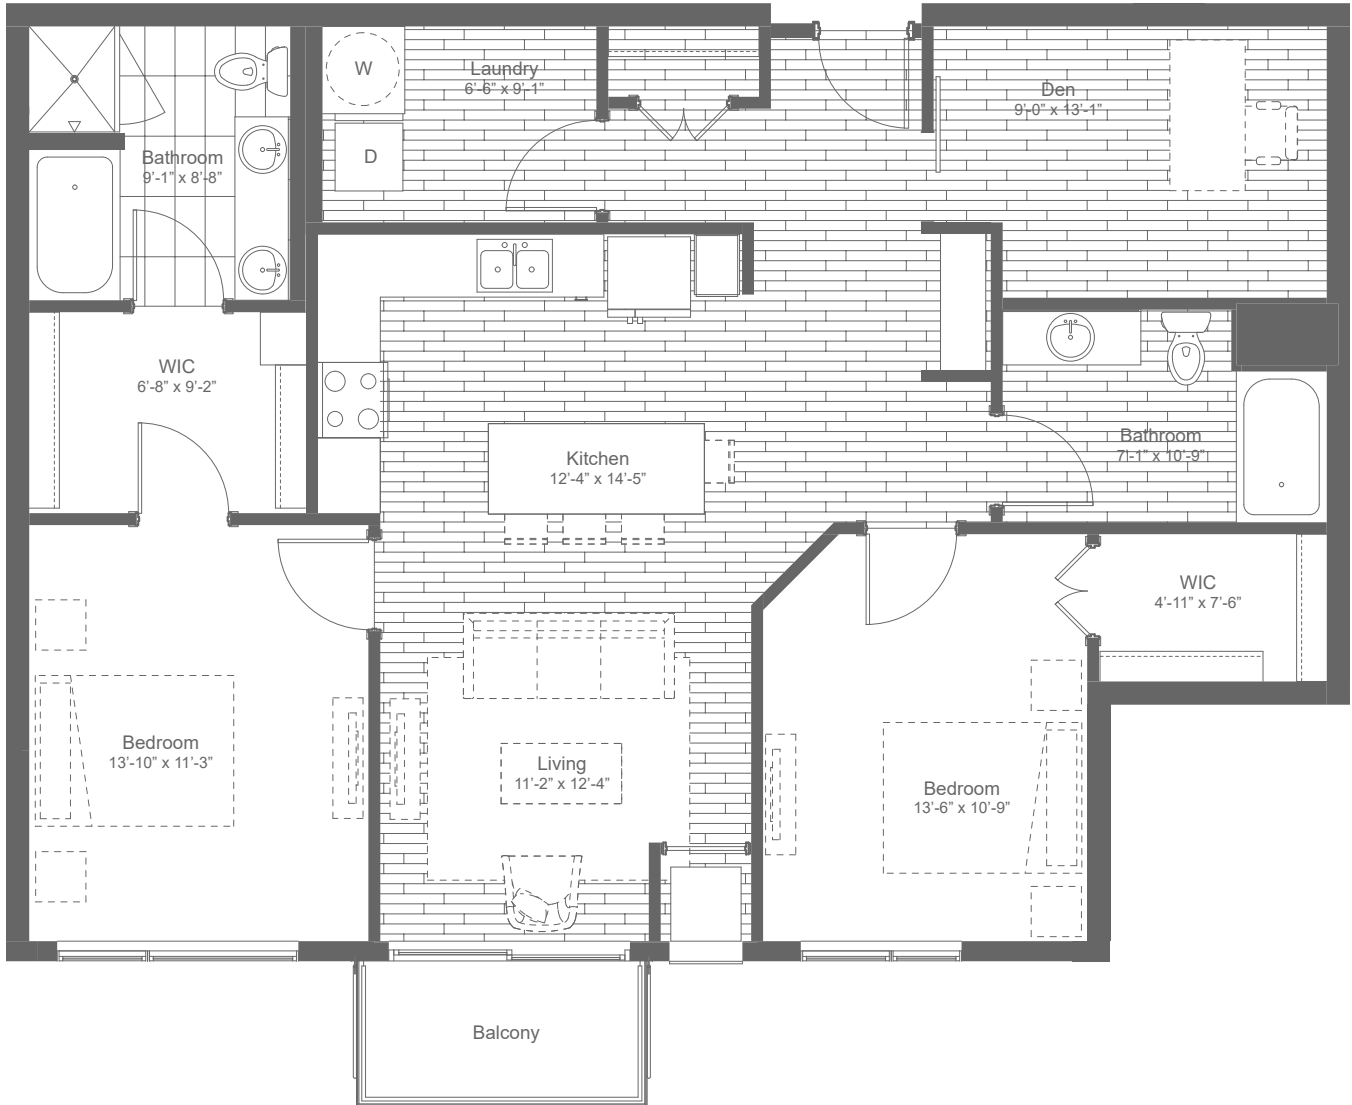

ONYX

— EDINA —

PLAN B9 2 Bed + Den / 2 Bath / 1,316 Avg SF

FLOORS 3-6

All renderings, specifications, amenities and details are subject to change without notice. Room dimensions are approximate and may vary depending on residence selected. Square footage dimensions are based upon measurement practices according to the Building Owners and Managers Association (BOMA) Method B of Net Area calculations.