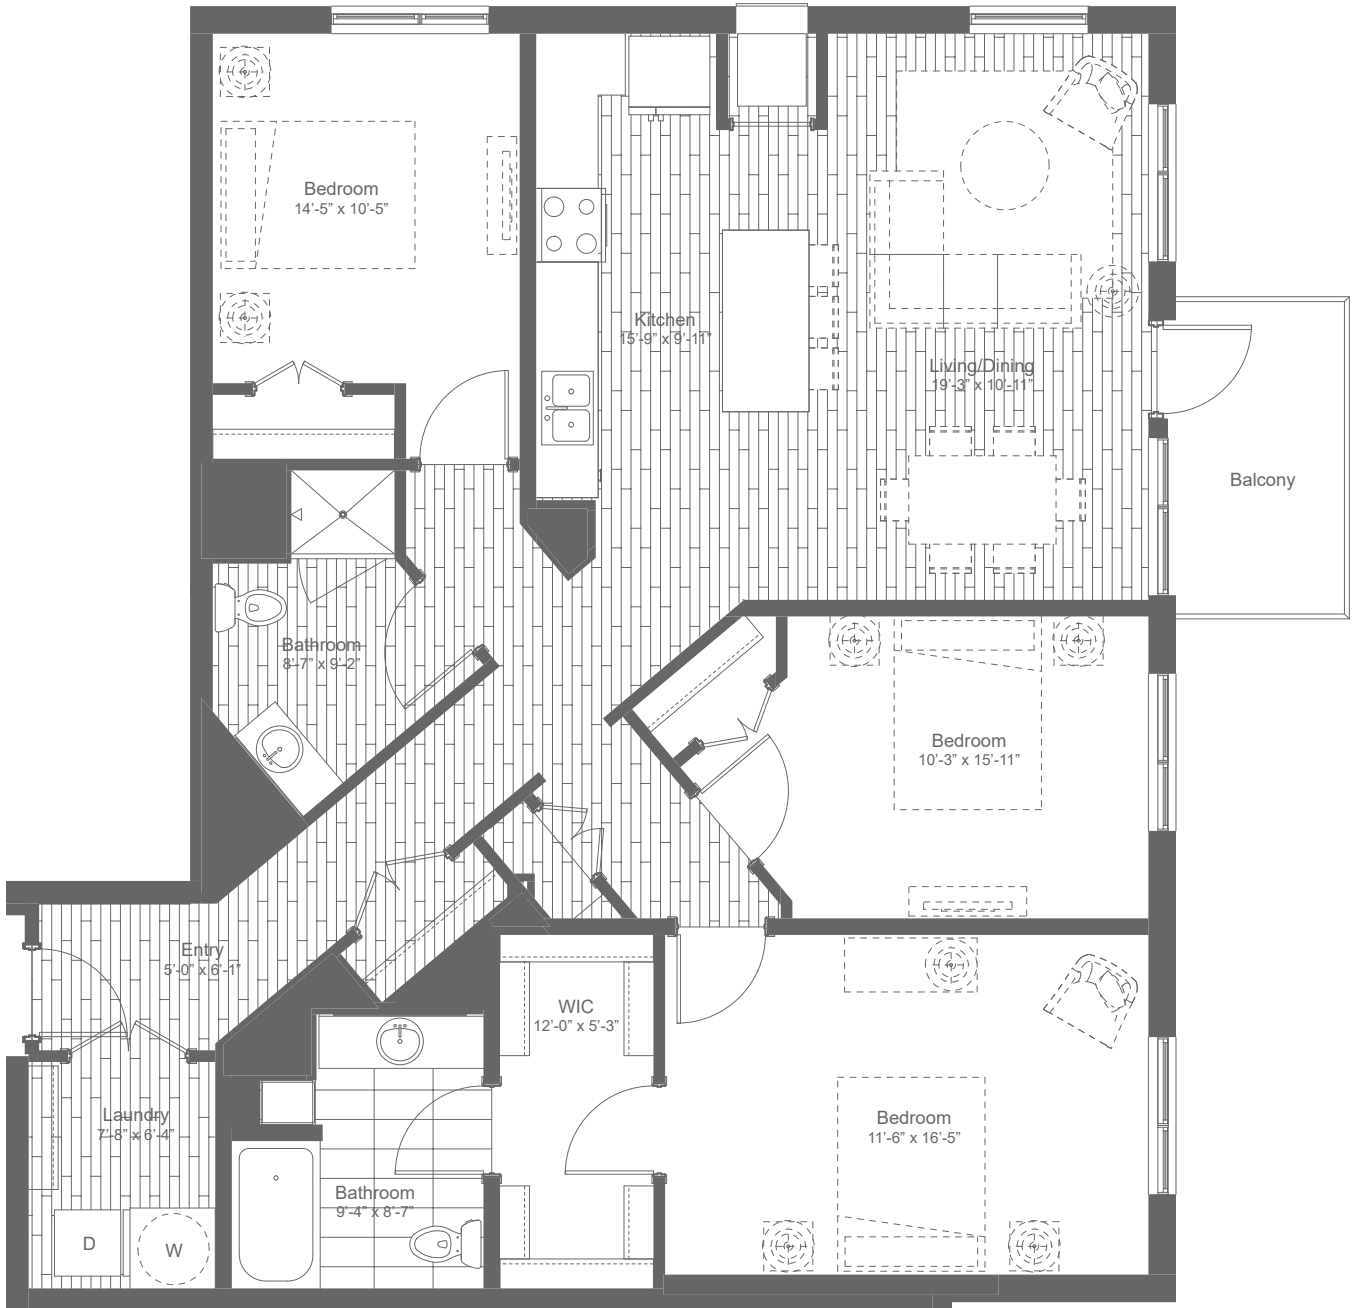

ONYX

— EDINA —

PLAN C I 3 Bed / 2 Bath / 1,509 Avg SF

FLOORS 1-2

All renderings, specifications, amenities and details are subject to change without notice. Room dimensions are approximate and may vary depending on residence selected. Square footage dimensions are based upon measurement practices according to the Building Owners and Managers Association (BOMA) Method B of Net Area calculations.