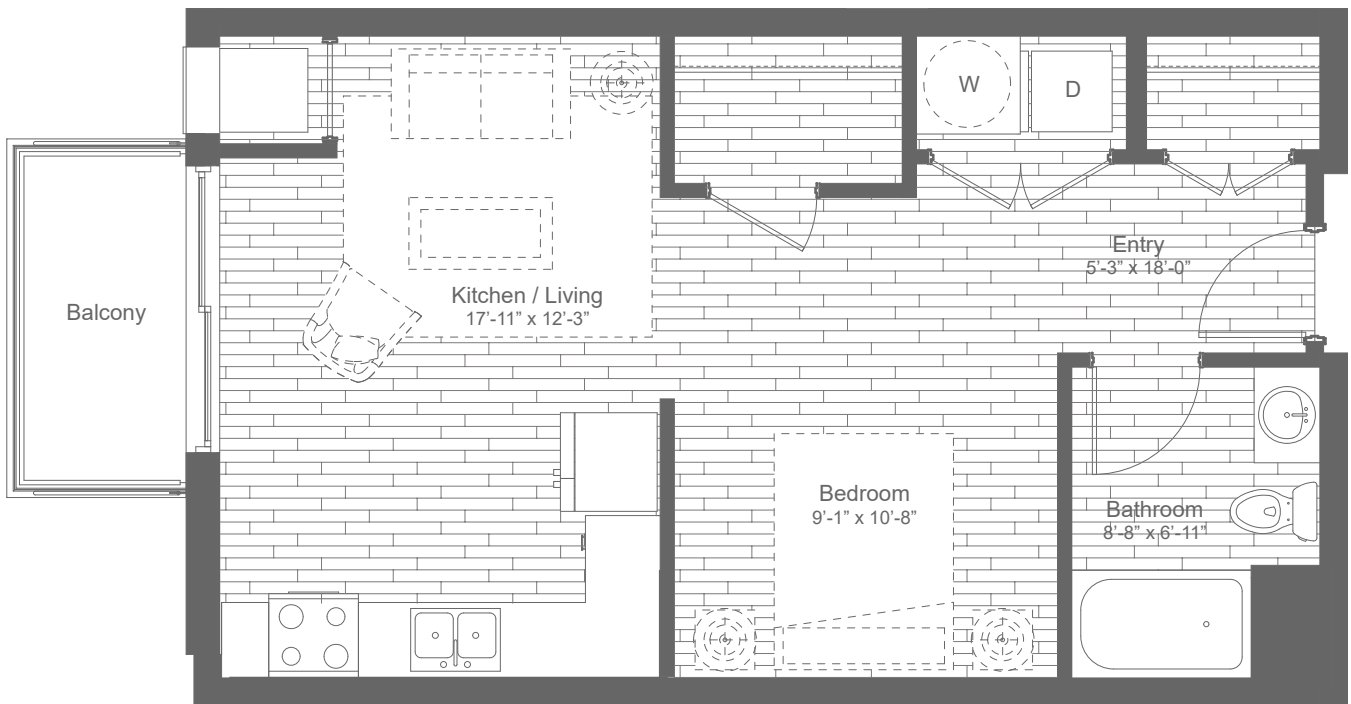

# ONYX

— EDINA —

PLAN S1 Studio / 1 Bath / 609 Avg SF

FLOORS 2-6

All renderings, specifications, amenities and details are subject to change without notice. Room dimensions are approximate and may vary depending on residence selected. Square footage dimensions are based upon measurement practices according to the Building Owners and Managers Association (BOMA) Method B of Net Area calculations.