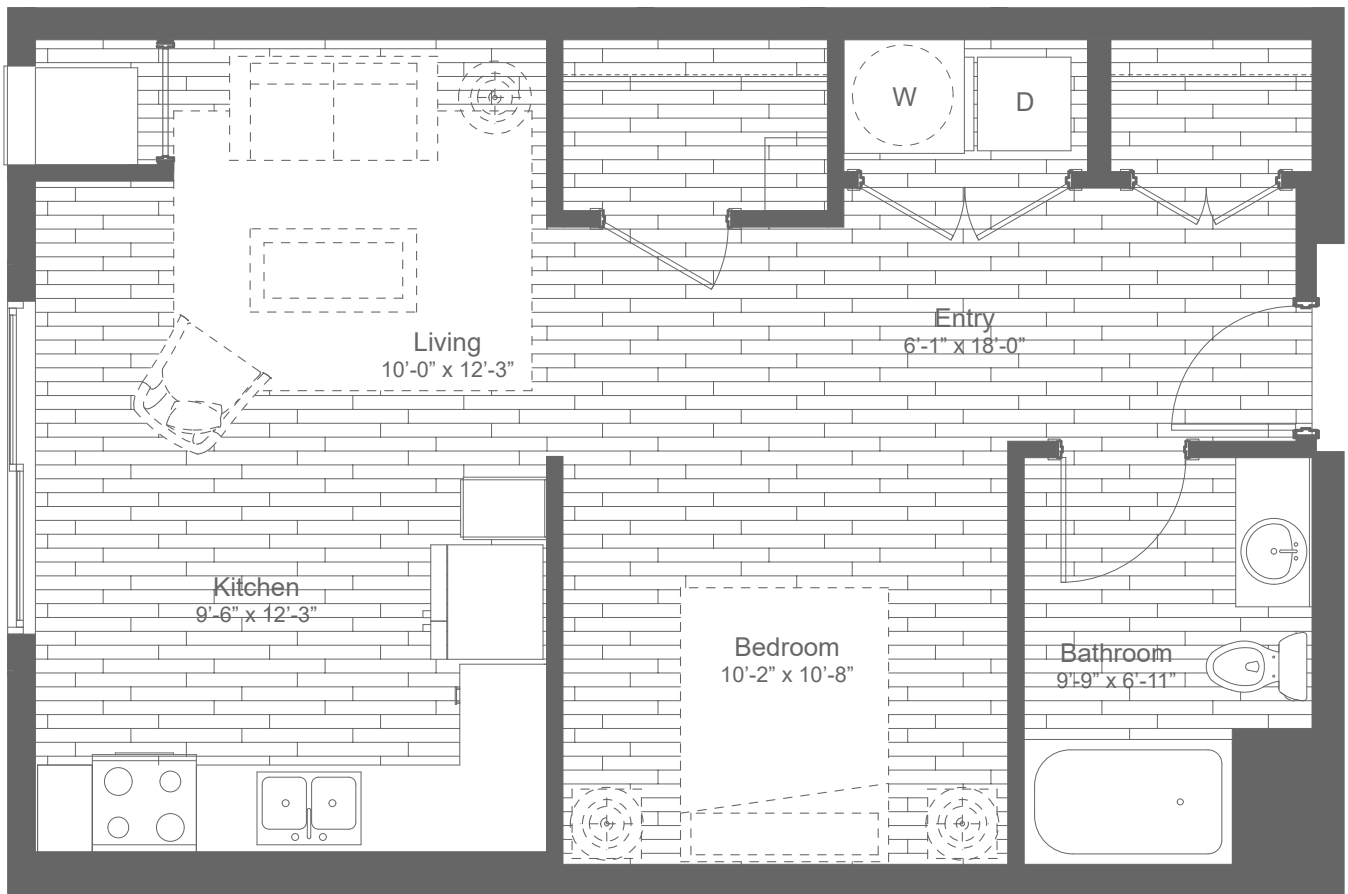

# ONYX

— EDINA —

PLAN S2 Studio / 1 Bath / 658 Avg SF

FLOORS 2-6

All renderings, specifications, amenities and details are subject to change without notice. Room dimensions are approximate and may vary depending on residence selected. Square footage dimensions are based upon measurement practices according to the Building Owners and Managers Association (BOMA) Method B of Net Area calculations.